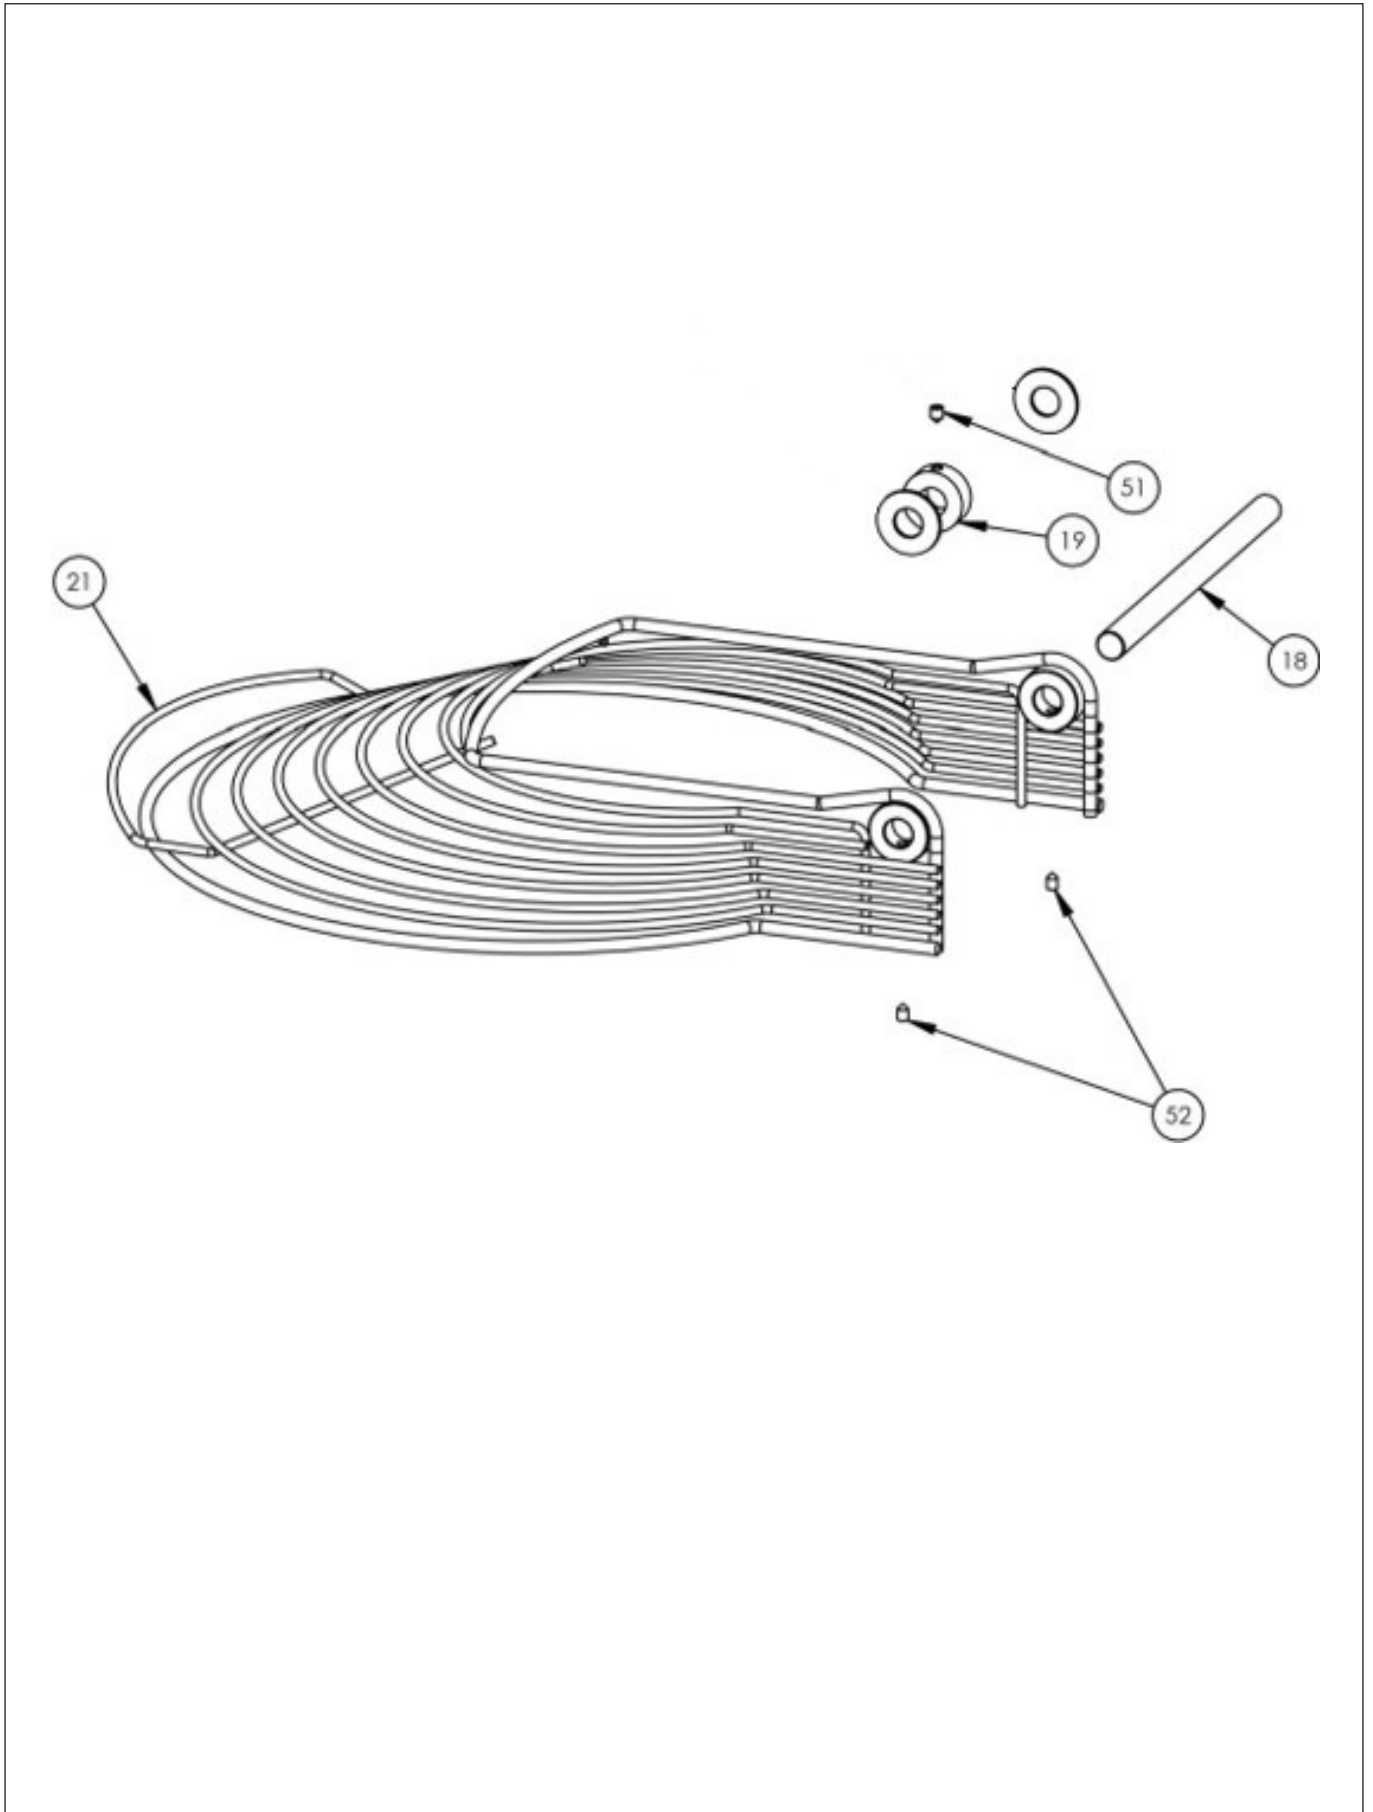

SPIRAL DOUGH KNEADER - Parts list - Bowl / Mechanism

Pos.		Code	Description	V	W&T	Ref.	Notes	S/N break
2	0DF300	CIL00025	BOWL L53					
3	0KQ394	CIL00093	BEARING 6205 2RS		X			
4	0DF233	CIL00075	SHARED BOWL SUPPORT					
5	0DF234	CIL00067	BOWL SUPPORT SHAFT					
6	0DF280	CIL00081	BOWL CROWN		X			
37	0KQ524	BIL00035	FLAT WASHER 8 ZN					
38	0D2329	BIL00034	HEX HEAD SCREW M8 x 30 ZN					

SPIRAL DOUGH KNEADER - Parts list - Spiral / Mechanism

Pos.	Code	Item	Description	V	W&T	Ref.	Notes	S/N break
39	0DF296	CIL00073	SPIRAL SUPPORT					
40	0D0035	CIL00092	BEARING 6202 2RS		X			
41	0DF310	CIL00031	SPIRAL L53 L62					
42	0KQ486	BIL00005	ROLL PIN 6 x 30					
43	0DF311	CIL00136	SPIRAL PINION		X			
44	0D0630	BIL00036	FLAT WASHER 8 x 24 ZN					
45	0D0498	BIL00030	HEX HEAD SCREW M8 x 16 ZN					
46	0D0559	BIL00020	M8x8 POINT GRUB SCREW UNPROCESSED					

SPIRAL DOUGH KNEADER - Exploded view - Shaft / Mechanism

SPIRAL DOUGH KNEADER - Parts list - Shaft / Mechanism

Pos.	Code	Item	Description	V	W&T	Ref.	Notes	S/N break
11	0DF301	CIL00065	DRIVE SHAFT					
13	0DF315	CIL00089	BOWL DRIVE PINION		X			
46	0D0559	BIL00020	M8x8 POINT GRUB SCREW UNPROCESSED					
48	0KQ487	BIL00002	INTERLOCKING TAB 8 x 30					
49	0DF312	CIL00086	SPIRAL DRIVE PINION		X			
50	0D0553	BIL00021	M8 x 25 POINT GRUB SCREW UNPROCESSED					

SPIRAL DOUGH KNEADER - Exploded view - Lid

SPIRAL DOUGH KNEADER - Parts list - Lid

Pos.	Code	Item	Description	V	W&T	Ref.	Notes	S/N break
18	ODF287	CIL00070	LID SHAFT					
19	ODF206	CIL00038	MICROSWITCH HUB					
21	ODF303	CIL00036	LID L53					
51	OD2320	BIL00019	POINT GRUB SCREW M6 x 8 ZN					
52	OD2109	BIL00018	POINT GRUB SCREW M5 x 8 ZN					