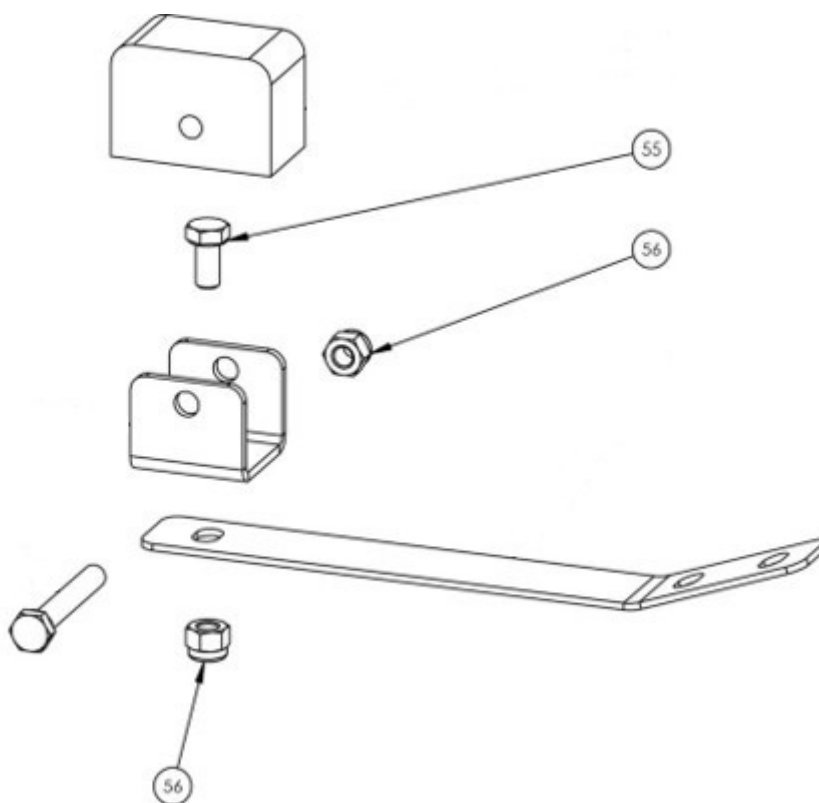

SPIRAL DOUGH KNEADER - Parts list - Tensioner

Pos.	Code	Item	Description	V	W&T	Ref.	Notes	S/N break
53	0DF226	CIL00124	CHAIN TENSIONER SPRING		X			
54	0DF227	CIL00125	NYLON INSERT SUPPORT					
55	0D0537	BIL00013	HEX HEAD SCREW M5 x 10 ZN					
56	0D0500	BIL00010	SELF-LOCKING NUT M5 ZN					
57	0DF228	CIL00126	NYLON CHAIN TENSIONER INSERT					
58	0DF229	BIL00014	HEX HEAD SCREX M5 x 35 ZN