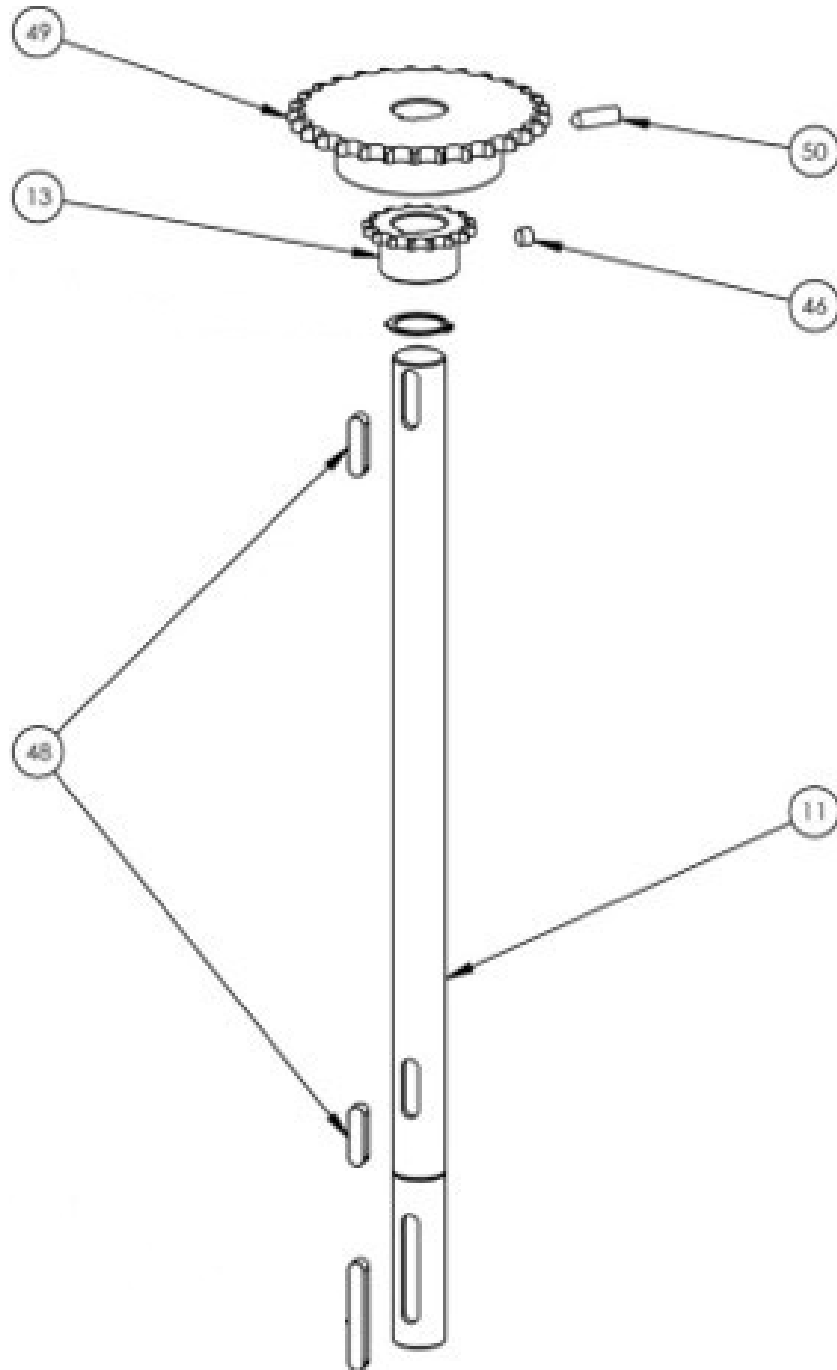

SPIRAL DOUGH KNEADER - Exploded view - Shaft / Mechanism

SPIRAL DOUGH KNEADER - Parts list - Shaft / Mechanism

Pos.	Code	Item	Description	V	W&T	Ref.	Notes	S/N break
11	0DF301	CIL00065	DRIVE SHAFT					
13	0DF315	CIL00089	BOWL DRIVE PINION		X			
46	0D0559	BIL00020	M8x8 POINT GRUB SCREW UNPROCESSED					
48	0KQ487	BIL00002	INTERLOCKING TAB 8 x 30					
49	0DF312	CIL00086	SPIRAL DRIVE PINION		X			
50	0D0553	BIL00021	M8 x 25 POINT GRUB SCREW UNPROCESSED