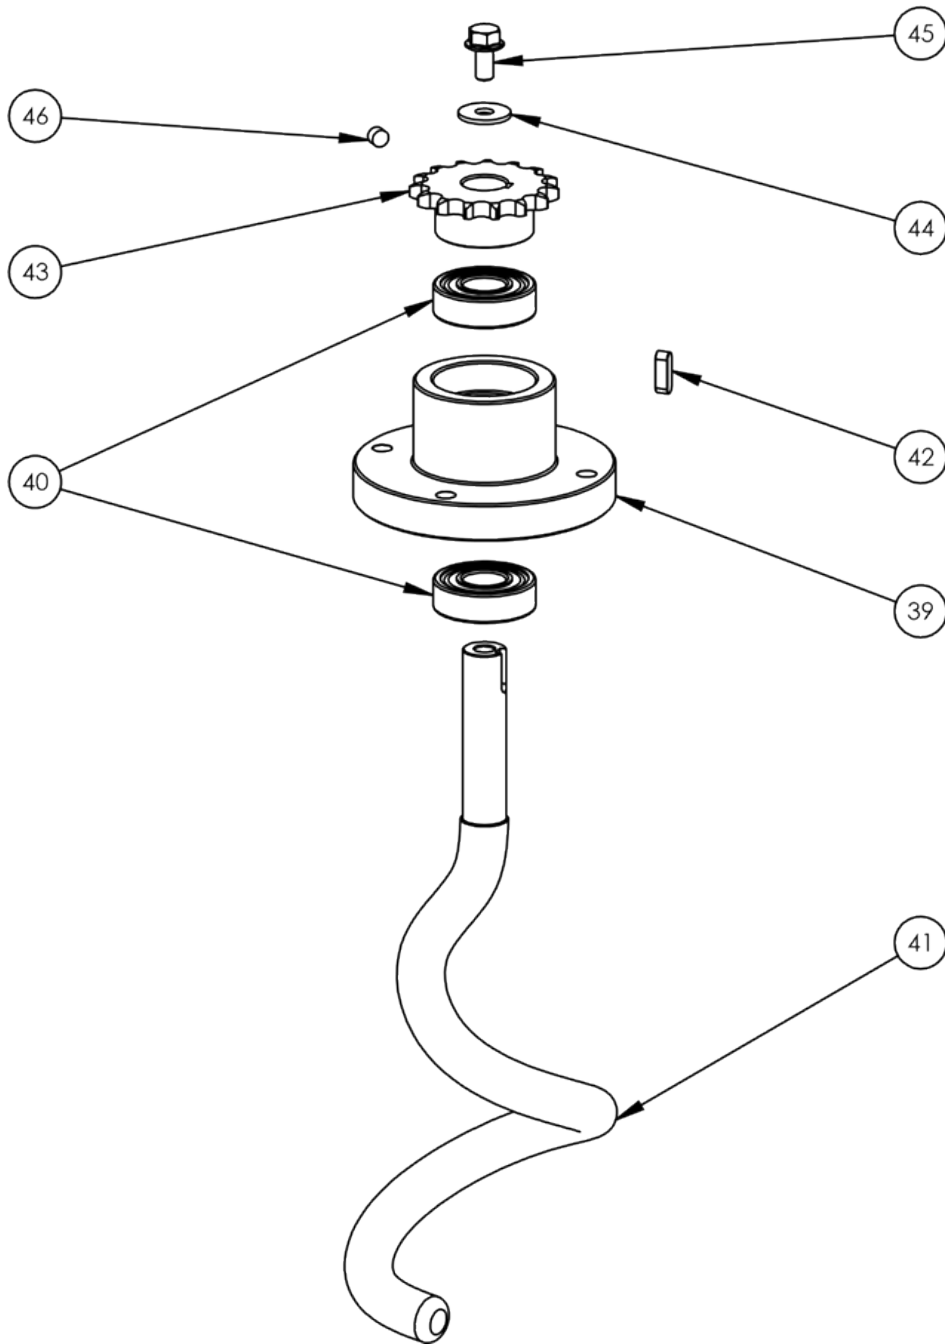

SPIRAL DOUGH KNEADER - Exploded view - Structure

SPIRAL DOUGH KNEADER - Parts list - Structure

Pos.		Code	Description	V	W&T	Ref.	Notes	S/N break
2	0DF300	CIL00025	BOWL L53					
3	0KQ394	CIL00093	BEARING 6205 2RS		X			
4	0DF233	CIL00075	SHARED BOWL SUPPORT					
5	0DF234	CIL00067	SHARED BOWL SUPPORT SHAFT					
6	0DF280	CIL00081	BOWL CROWN					
7	0DF281	CIL00054	MOTOR	X				
8	0DF282	CIL00057	GEAR BOX	X				
9	0DF283	CIL00060	REDUCER FLANGE S63		X			
10	0DF239	CIL00078	DRIVE SHAFT SUPPORT		X			
11	0DF301	CIL00065	DRIVE SHAFT					
13	0DF315	CIL00089	BOWL DRIVE PINION		X			
14	0DF302	CIL00143	SPIRAL ASSEMBLY		X			
15	0DF244	CIL00115	MICROSWITCH BRACKET					
16	0DF203	CIL00113	MICROSWITCH D3V-166-1C5	X				
17	0DF204	CIL00123	CHAIN TENSIONER ASSEMBLY					
18	0DF287	CIL00070	LID SHAFT					
19	0DF206	CIL00038	MICROSWITCH HUB					
21	0DF303	CIL00036	LID L53					
22	0DF209	CIL00104	PLASTIC STOP SPACER 10 X 15					
23	0DF247	CIL00112	TEMPOMATIC TIMER M1 130 M10 SM-T					
24	0DF248	MANOP005	NON-GRAD. BLACK KNOB					
25	0DF249	CIL00111	BUTTON 0-1 400V					
26	0DF250	CIL00116	SPEED SELECTOR					
27	0DF251	CIL00144	SCREEN-PRINTED ADHESIVE LABEL					
28	0DF211	CIL00106	WHEEL WITH BRAKE D50 M12					
29	0DF212	CIL00107	UNBRAKED WHEEL D50 M12					
30	0DF213	CIL00119	PLASTIC CABLE GLAND M20x1.5					
34	0DF307	CIL00044	DOUGH REMOVER PIN					
35	0DF308	CIL00103	BOWL CHAIN		X			
36	0DF319	CIL00139	SPIRAL CHAIN					
83	0DF309	CIL00268	PLASTIC LID COVER L53		X			
84	0DF316	CIL00240	THREE PHASE ELECTRICAL SYSTEM BOX	X				
85	0DF376	CIL00274 + CIL00272	FUSE 8A + FUSE HOLDER	X				

SPIRAL DOUGH KNEADER - Parts list - Bowl / Mechanism

Pos.		Code	Description	V	W&T	Ref.	Notes	S/N break
2	0DF300	CIL00025	BOWL L53					
3	0KQ394	CIL00093	BEARING 6205 2RS		X			
4	0DF233	CIL00075	SHARED BOWL SUPPORT					
5	0DF234	CIL00067	BOWL SUPPORT SHAFT					
6	0DF280	CIL00081	BOWL CROWN		X			
37	0KQ524	BIL00035	FLAT WASHER 8 ZN					
38	0D2329	BIL00034	HEX HEAD SCREW M8 x 30 ZN					