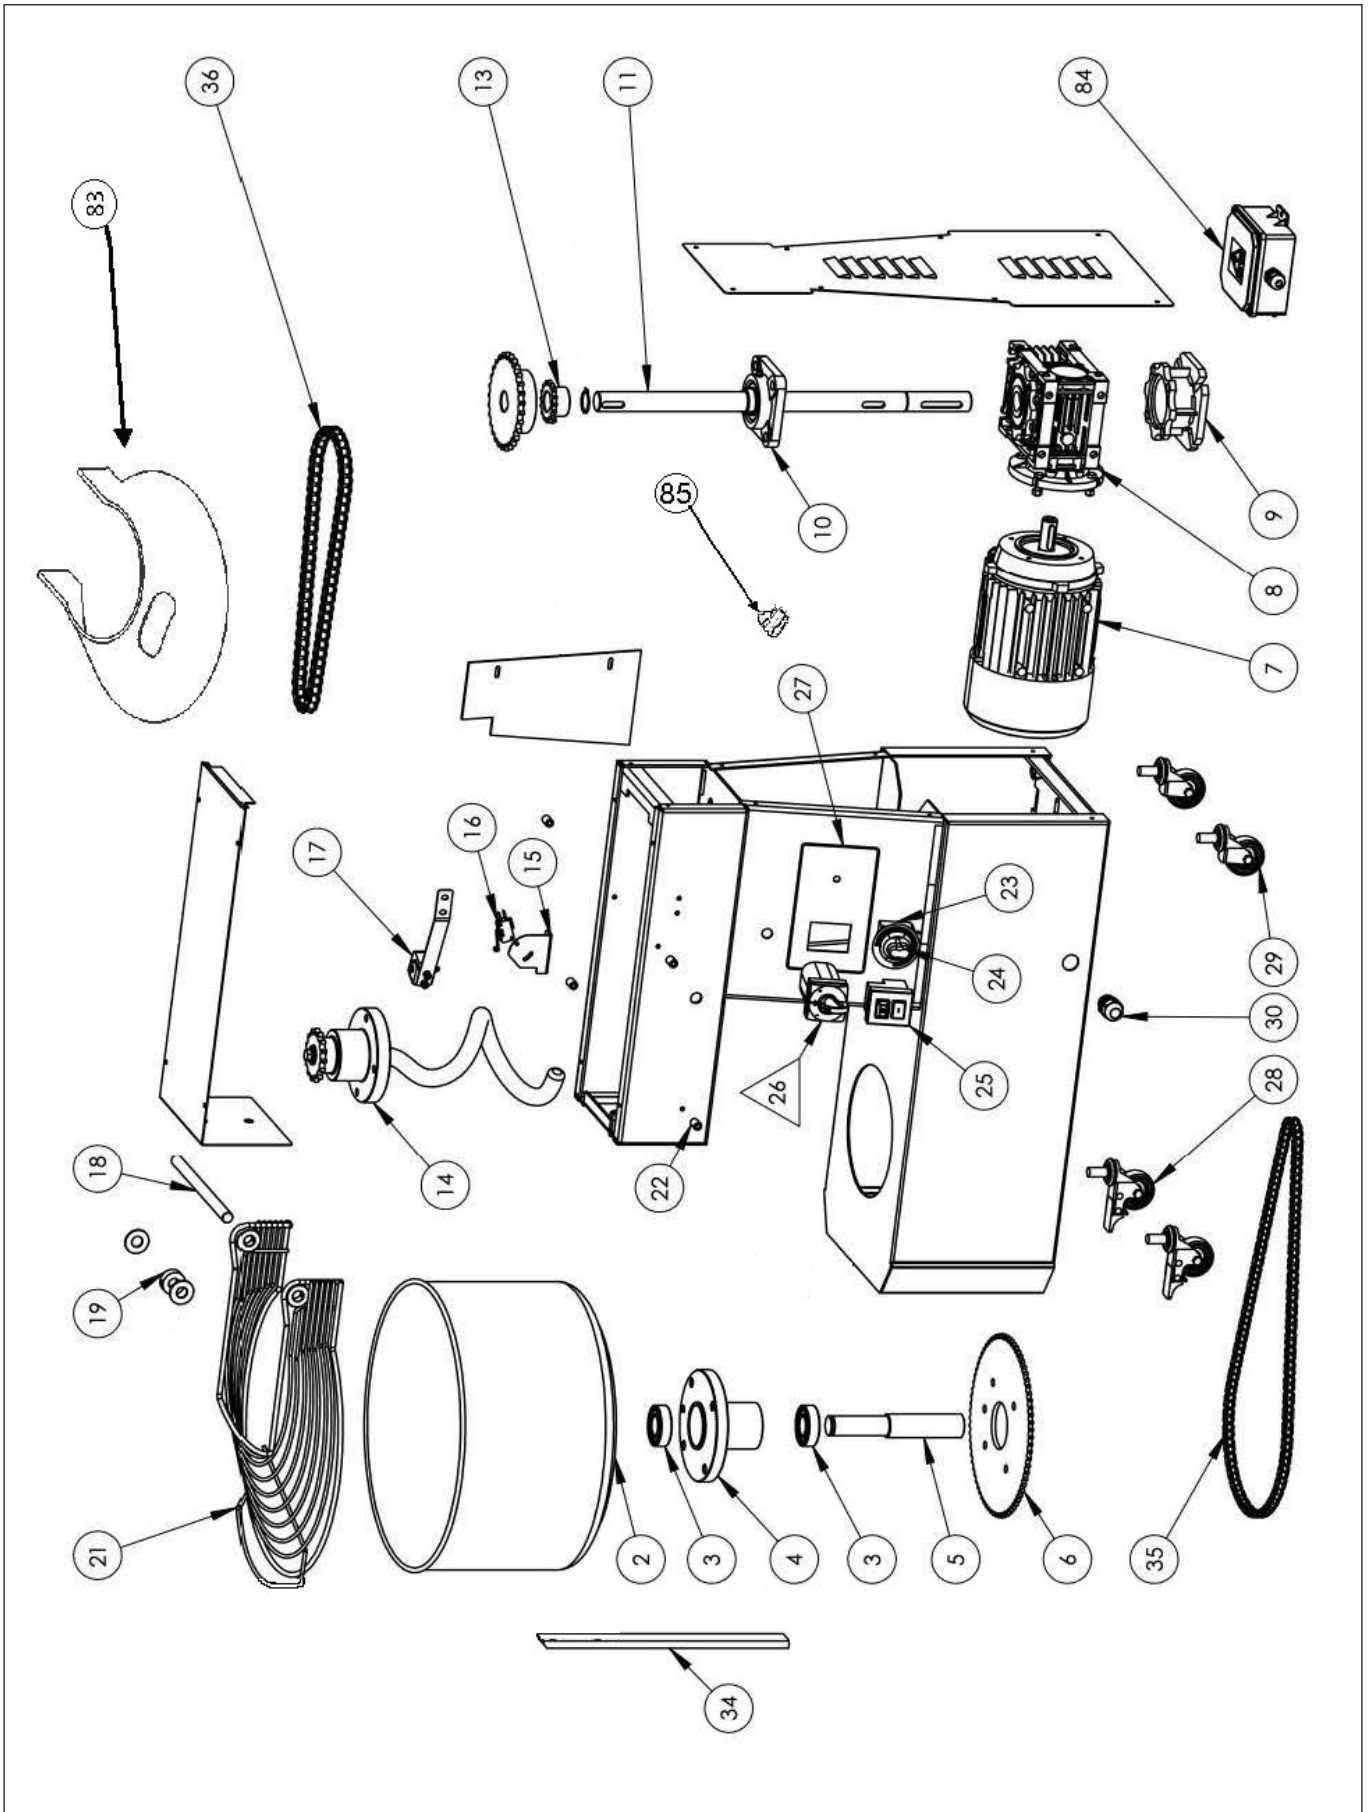

SPIRAL DOUGH KNEADER - Exploded view - Structure

SPIRAL DOUGH KNEADER - Parts list - Structure

Pos.		Code	Description	V	W&T	Ref.	Notes	S/N break
2	0DF300	CIL00025	BOWL L53					
3	0KQ394	CIL00093	BEARING 6205 2RS		X			
4	0DF233	CIL00075	SHARED BOWL SUPPORT					
5	0DF234	CIL00067	SHARED BOWL SUPPORT SHAFT					
6	0DF280	CIL00081	BOWL CROWN					
7	0DF281	CIL00054	MOTOR	X				
8	0DF282	CIL00057	GEAR BOX	X				
9	0DF283	CIL00060	REDUCER FLANGE S63		X			
10	0DF239	CIL00078	DRIVE SHAFT SUPPORT		X			
11	0DF301	CIL00065	DRIVE SHAFT					
13	0DF315	CIL00089	BOWL DRIVE PINION		X			
14	0DF302	CIL00143	SPIRAL ASSEMBLY		X			
15	0DF244	CIL00115	MICROSWITCH BRACKET					
16	0DF203	CIL00113	MICROSWITCH D3V-166-1C5	X				
17	0DF204	CIL00123	CHAIN TENSIONER ASSEMBLY					
18	0DF287	CIL00070	LID SHAFT					
19	0DF206	CIL00038	MICROSWITCH HUB					
21	0DF303	CIL00036	LID L53					
22	0DF209	CIL00104	PLASTIC STOP SPACER 10 X 15					
23	0DF247	CIL00112	TEMPOMATIC TIMER M1 130 M10 SM-T					
24	0DF248	MANOP005	NON-GRAD. BLACK KNOB					
25	0DF249	CIL00111	BUTTON 0-1 400V					
26	0DF250	CIL00116	SPEED SELECTOR					
27	0DF251	CIL00144	SCREEN-PRINTED ADHESIVE LABEL					
28	0DF211	CIL00106	WHEEL WITH BRAKE D50 M12					
29	0DF212	CIL00107	UNBRAKED WHEEL D50 M12					
30	0DF213	CIL00119	PLASTIC CABLE GLAND M20x1.5					
34	0DF307	CIL00044	DOUGH REMOVER PIN					
35	0DF308	CIL00103	BOWL CHAIN		X			
36	0DF319	CIL00139	SPIRAL CHAIN					
83	0DF309	CIL00268	PLASTIC LID COVER L53		X			
84	0DF316	CIL00240	THREE PHASE ELECTRICAL SYSTEM BOX	X				
85	0DF376	CIL00274 + CIL00272	FUSE 8A + FUSE HOLDER	X				

SPIRAL DOUGH KNEADER - Parts list - Bowl / Mechanism

Pos.		Code	Description	V	W&T	Ref.	Notes	S/N break
2	0DF300	CIL00025	BOWL L53					
3	0KQ394	CIL00093	BEARING 6205 2RS		X			
4	0DF233	CIL00075	SHARED BOWL SUPPORT					
5	0DF234	CIL00067	BOWL SUPPORT SHAFT					
6	0DF280	CIL00081	BOWL CROWN		X			
37	0KQ524	BIL00035	FLAT WASHER 8 ZN					
38	0D2329	BIL00034	HEX HEAD SCREW M8 x 30 ZN					