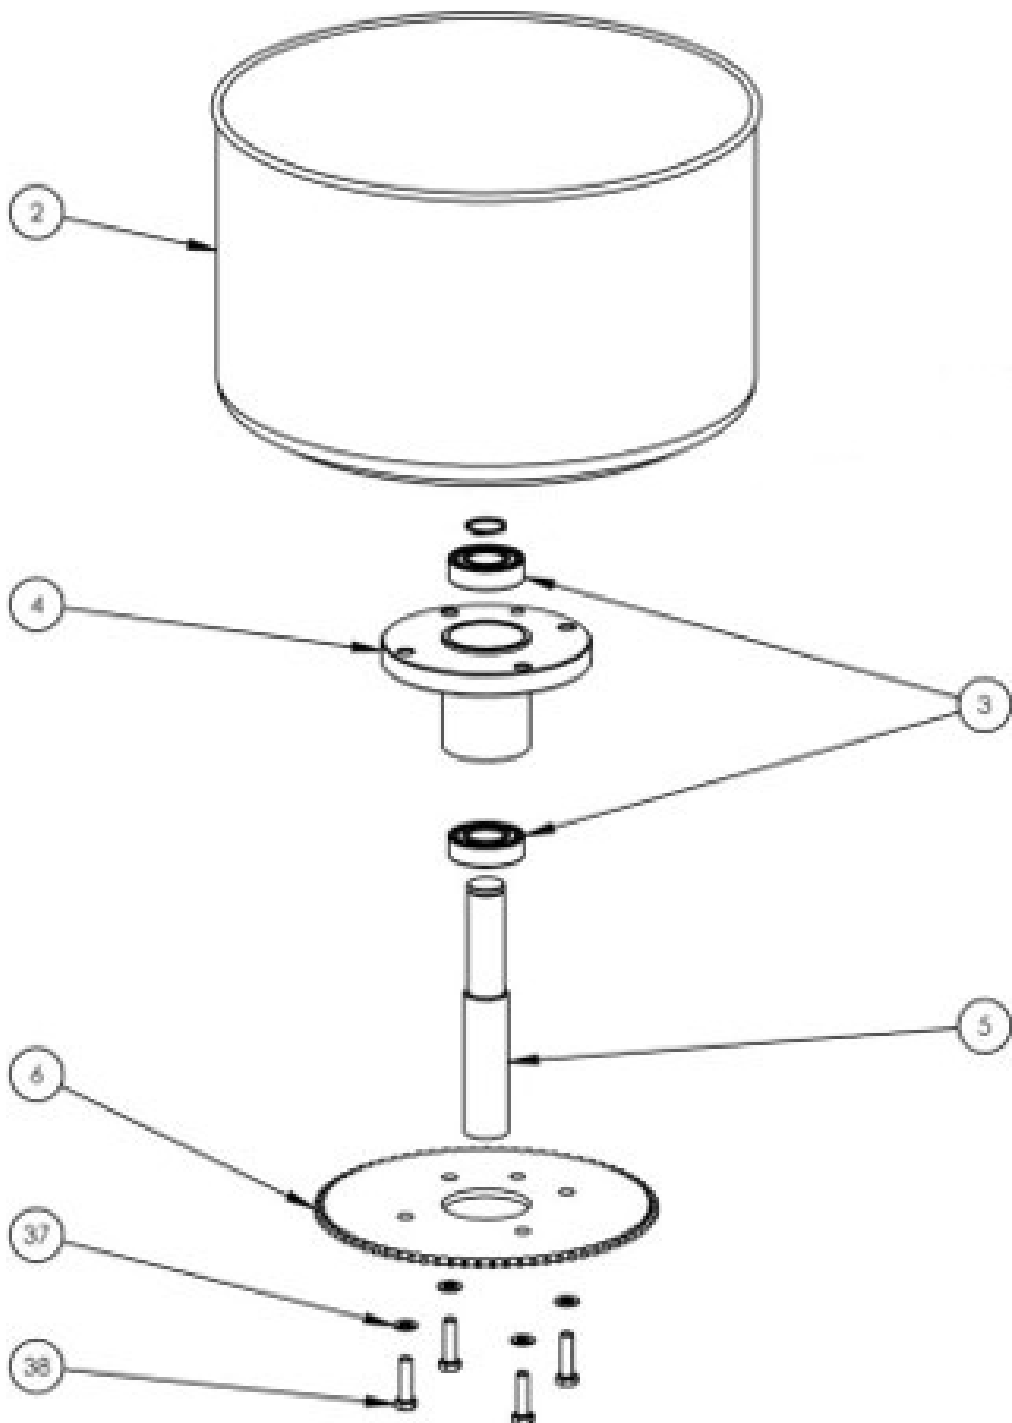

SPIRAL DOUGH KNEADER - Exploded view - Structure

SPIRAL DOUGH KNEADER - Parts list - Structure

Pos.		Code	Description	V	W&T	Ref.	Notes	S/N break
2	0DF300	CIL00025	BOWL L53					
3	0KQ394	CIL00093	BEARING 6205 2RS		X			
4	0DF233	CIL00075	SHARED BOWL SUPPORT					
5	0DF234	CIL00067	SHARED BOWL SUPPORT SHAFT					
6	0DF280	CIL00081	BOWL CROWN					
7	0DF281	CIL00054	MOTOR	X				
8	0DF282	CIL00057	GEAR BOX	X				
9	0DF283	CIL00060	REDUCER FLANGE S63		X			
10	0DF239	CIL00078	DRIVE SHAFT SUPPORT		X			
11	0DF301	CIL00065	DRIVE SHAFT					
13	0DF315	CIL00089	BOWL DRIVE PINION		X			
14	0DF302	CIL00143	SPIRAL ASSEMBLY		X			
15	0DF244	CIL00115	MICROSWITCH BRACKET					
16	0DF203	CIL00113	MICROSWITCH D3V-166-1C5	X				
17	0DF204	CIL00123	CHAIN TENSIONER ASSEMBLY					
18	0DF287	CIL00070	LID SHAFT					
19	0DF206	CIL00038	MICROSWITCH HUB					
21	0DF303	CIL00036	LID L53					
22	0DF209	CIL00104	PLASTIC STOP SPACER 10 X 15					
23	0DF247	CIL00112	TEMPOMATIC TIMER M1 130 M10 SM-T					
24	0DF248	MANOP005	NON-GRAD. BLACK KNOB					
25	0DF249	CIL00111	BUTTON 0-1 400V					
26	0DF250	CIL00116	SPEED SELECTOR					
27	0DF251	CIL00144	SCREEN-PRINTED ADHESIVE LABEL					
28	0DF211	CIL00106	WHEEL WITH BRAKE D50 M12					
29	0DF212	CIL00107	UNBRAKED WHEEL D50 M12					
30	0DF213	CIL00119	PLASTIC CABLE GLAND M20x1.5					
34	0DF307	CIL00044	DOUGH REMOVER PIN					
35	0DF308	CIL00103	BOWL CHAIN		X			
36	0DF319	CIL00139	SPIRAL CHAIN					
83	0DF309	CIL00268	PLASTIC LID COVER L53		X			
84	0DF316	CIL00240	THREE PHASE ELECTRICAL SYSTEM BOX	X				
85	0DF376	CIL00274 + CIL00272	FUSE 8A + FUSE HOLDER	X				

SPIRAL DOUGH KNEADER - Parts list - Bowl / Mechanism

Pos.		Code	Description	V	W&T	Ref.	Notes	S/N break
2	0DF300	CIL00025	BOWL L53					
3	0KQ394	CIL00093	BEARING 6205 2RS		X			
4	0DF233	CIL00075	SHARED BOWL SUPPORT					
5	0DF234	CIL00067	BOWL SUPPORT SHAFT					
6	0DF280	CIL00081	BOWL CROWN		X			
37	0KQ524	BIL00035	FLAT WASHER 8 ZN					
38	0D2329	BIL00034	HEX HEAD SCREW M8 x 30 ZN					